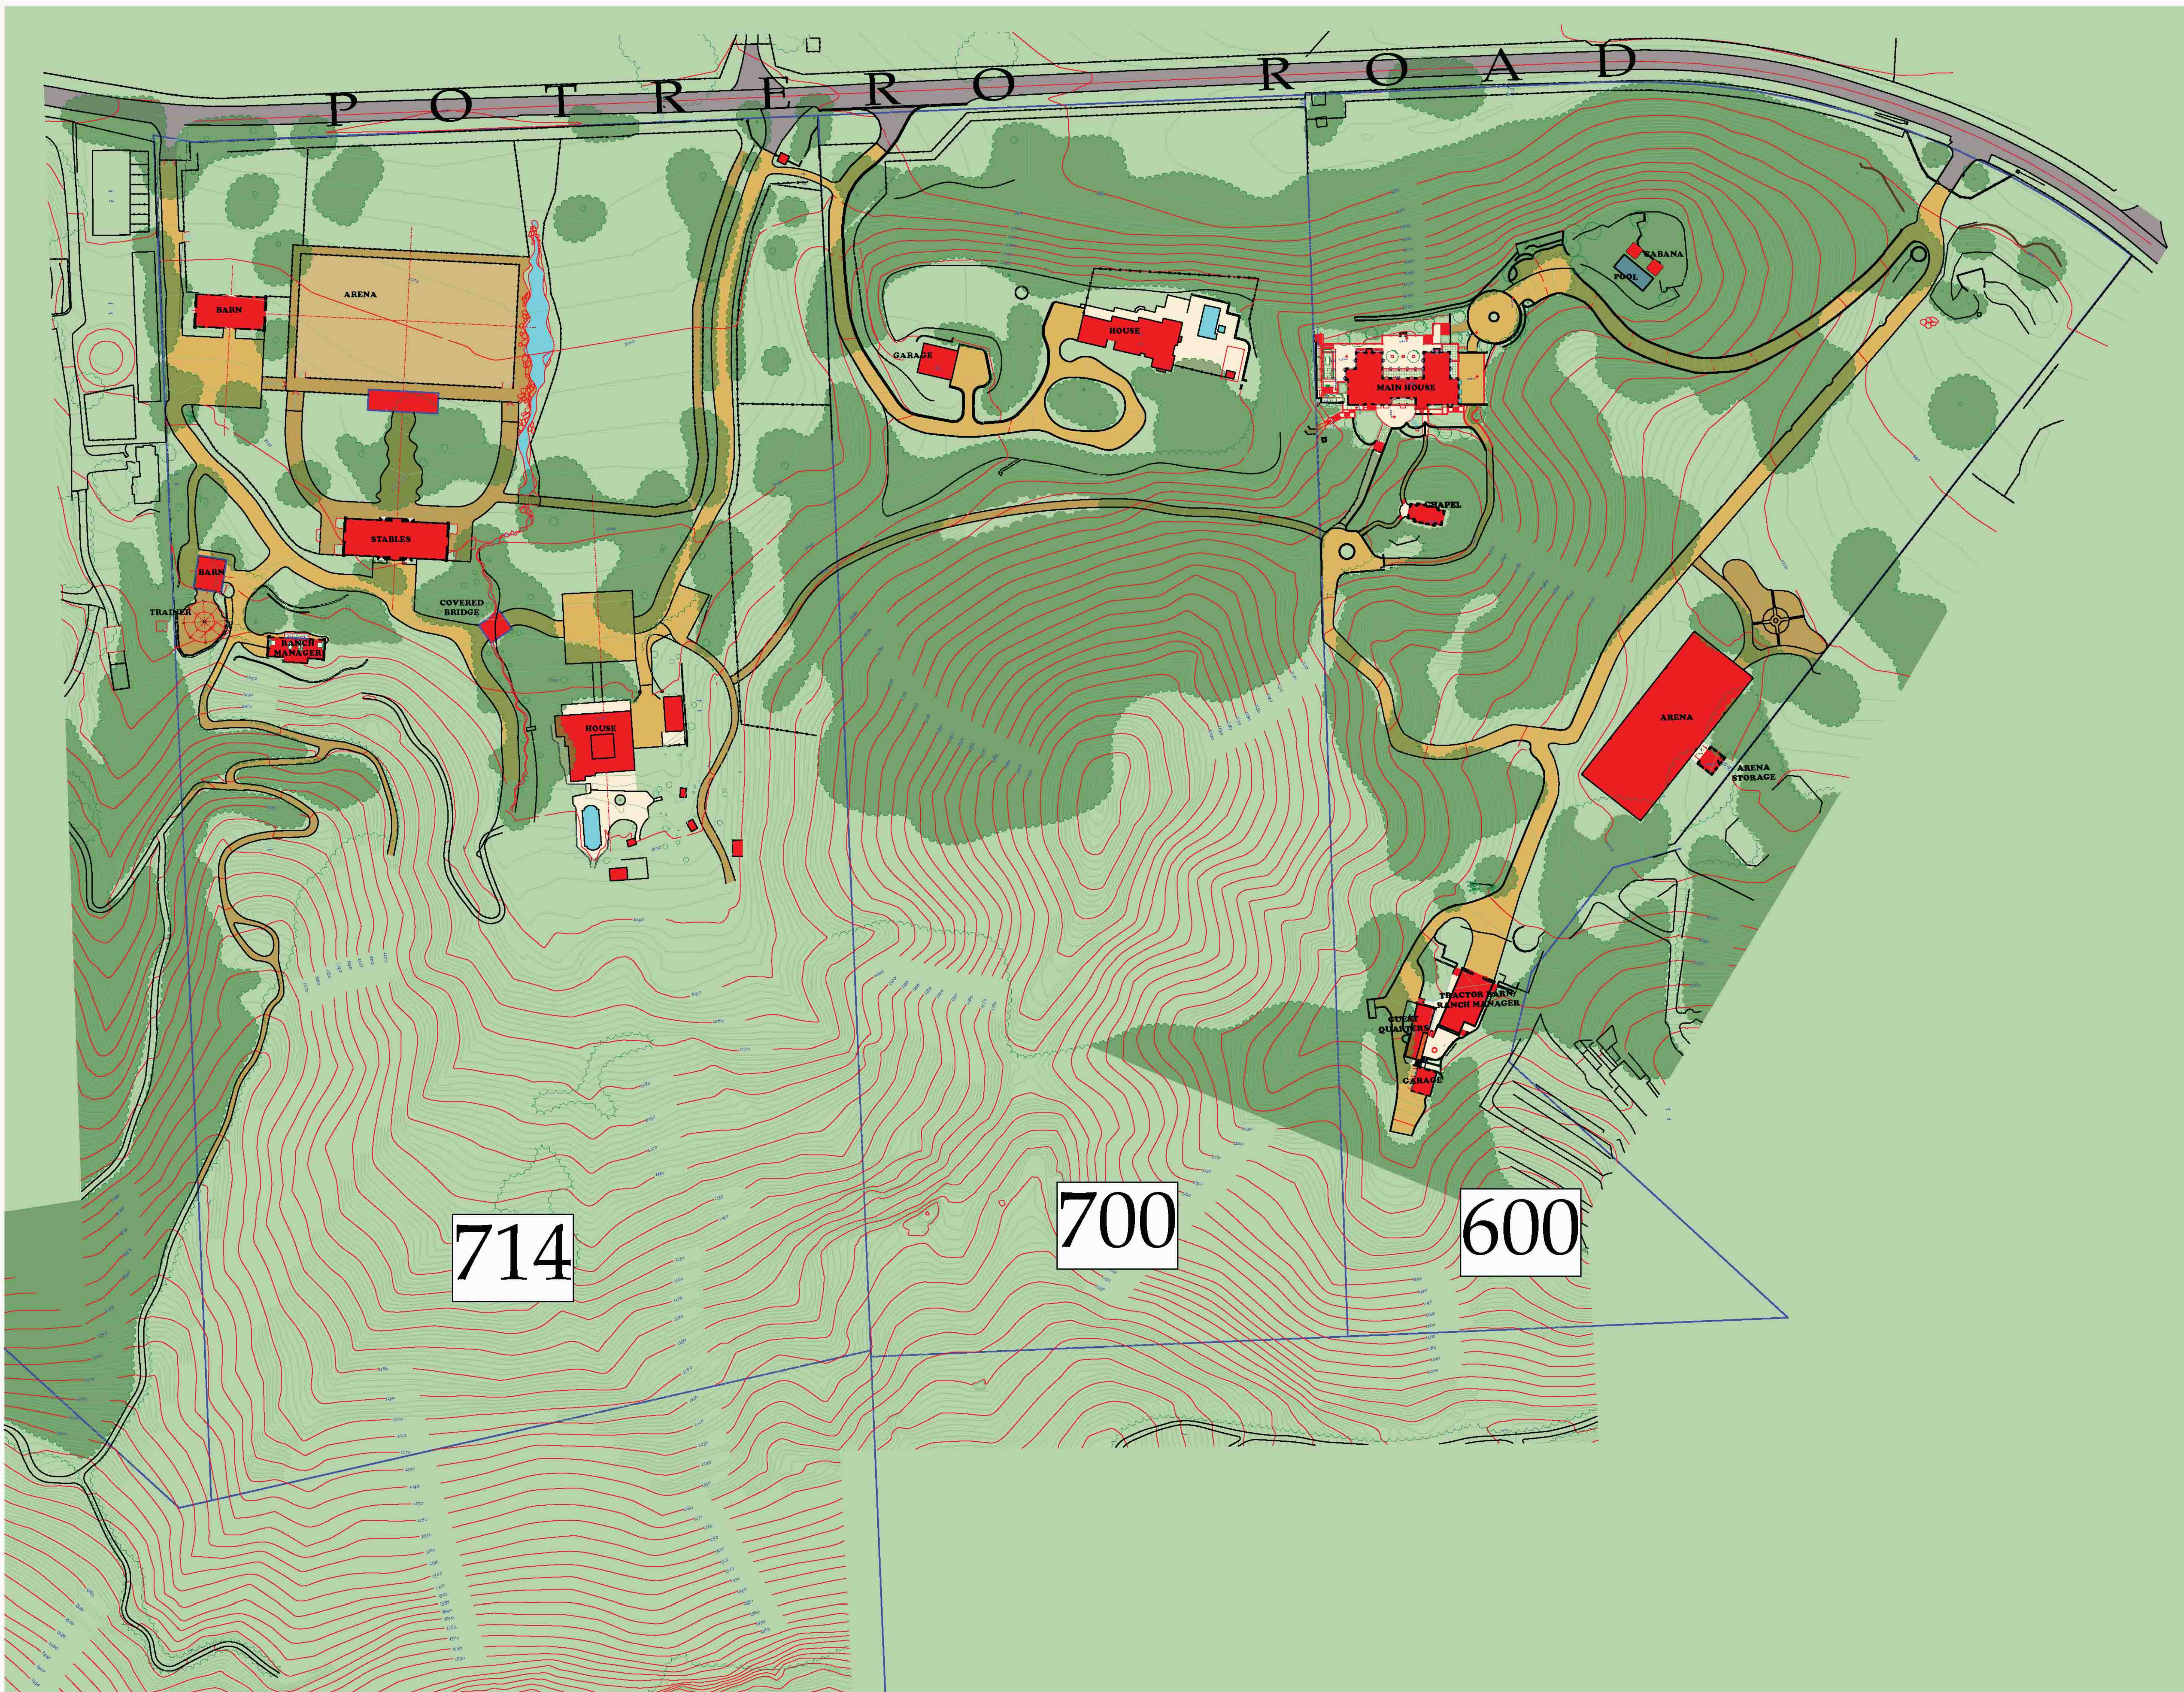

RANCHO DE CABALLOS

600
POTRERO RD.
HIDDEN VALLEY,
CA 91361

Nicki & Karen
805.390.6591 | 805.625.0304

NICKI KAREN
laporta crystal

BURDGE & ASSOCIATES
ARCHITECTS, INC.
MALIBU
SUN VALLEY LOS CABOS

2125 PACIFIC COAST HWY. MALIBU, CA 90265 TEL: 310-456-5905
280 E. FOLVER ST. KETCHIKAN, B.C. CANADA TEL: 250-456-3228 FAX: 250-899-8046

DESCRIPTION:

MASTER PLAN

PROJECT	POTRERO RESIDENCE	DRAWING NO.	T1.3
DATE	11/24/10		
SCALE	N.T.S.		
DRAWN BY	D.W.B., J.L.H.B.		OF