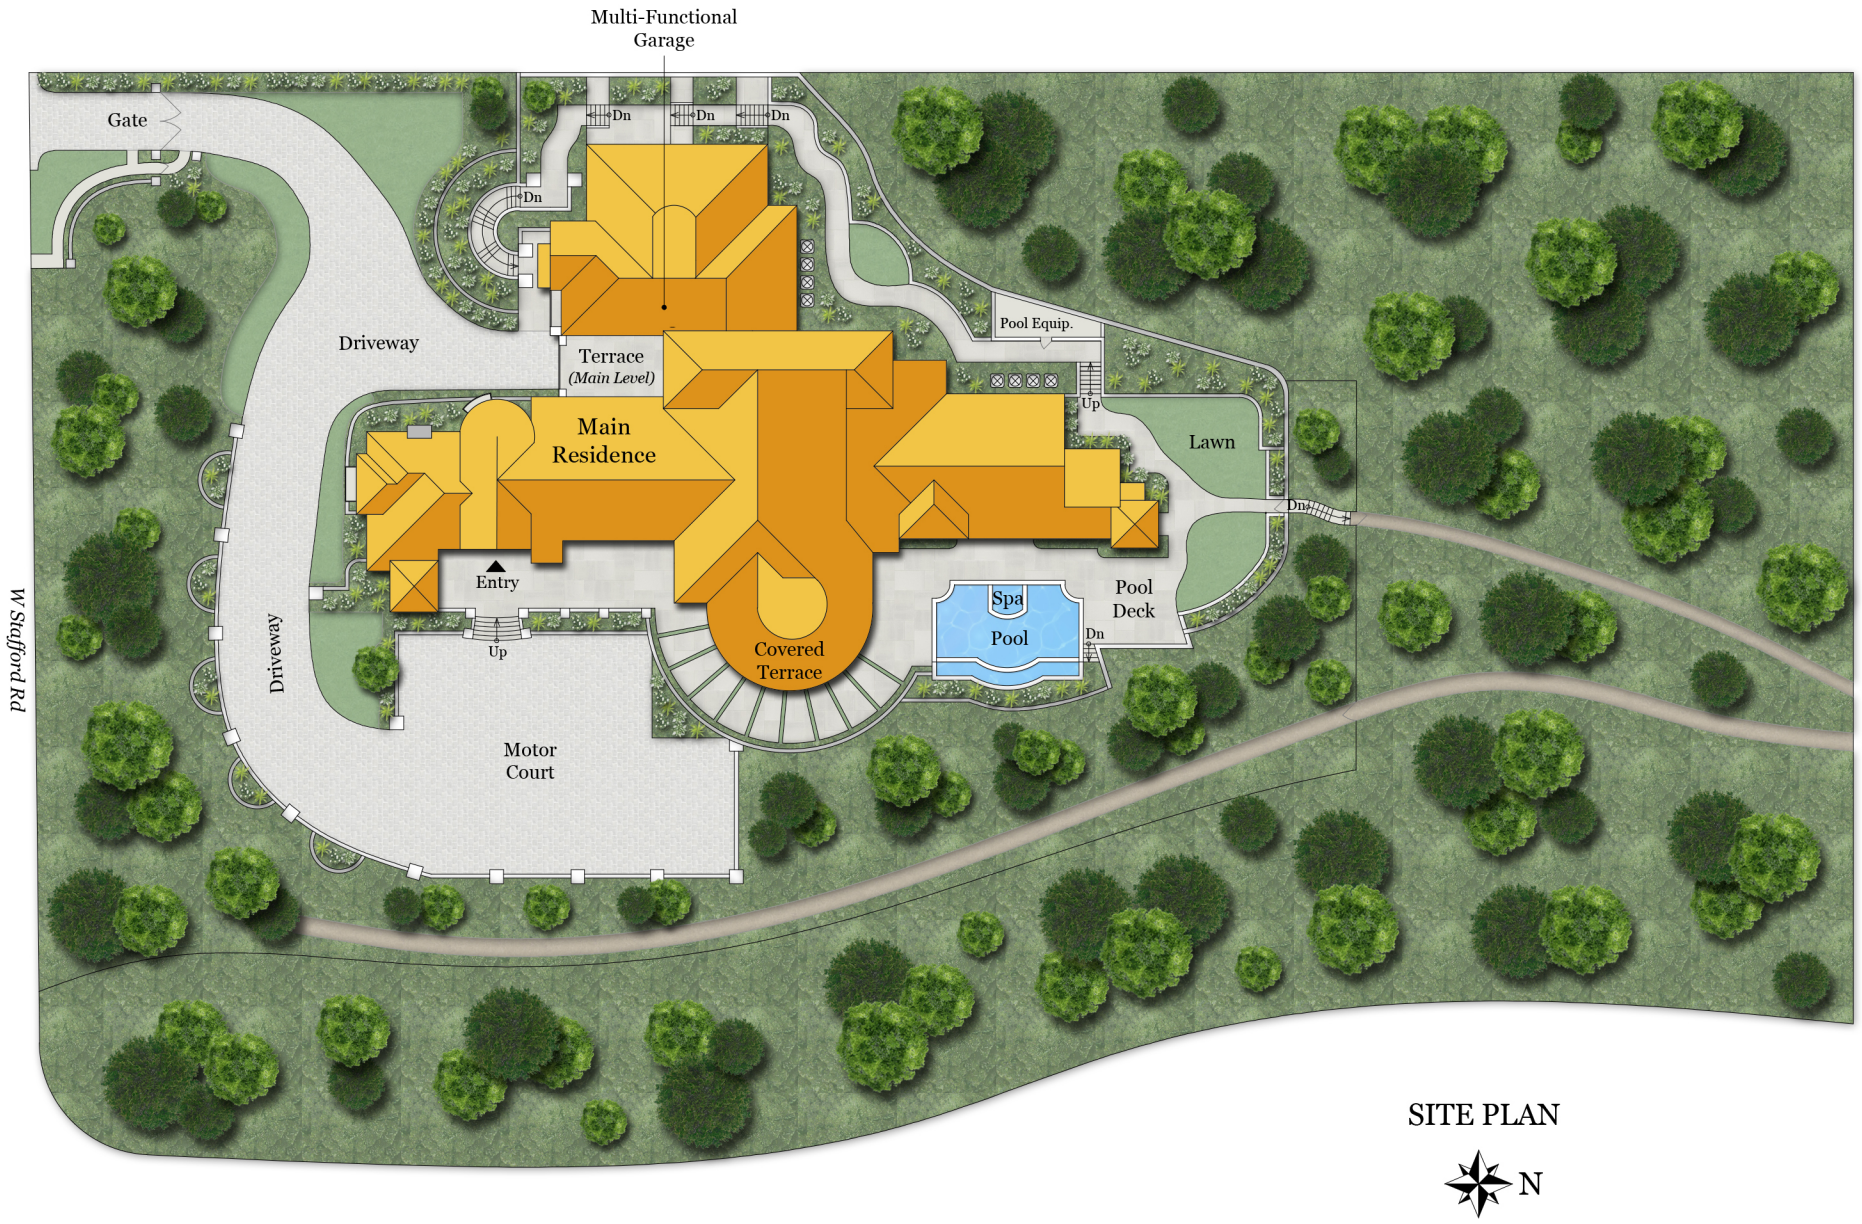

393 W STAFFORD ROAD | THOUSAND OAKS, CA 91361

SITE PLAN

Rendering by Floor Plan Visuals.
All measurements are approximate. While deemed reliable, no information on these floor plans should be relied upon without independent verification.

Nicki LaPorta | Karen Crystal
Tel: 805.390.6591 | 805.625.0304
www.nickiandkaren.com

393 W STAFFORD ROAD | THOUSAND OAKS, CA 91361

LOWER LEVEL

3,010 SQ FT - Finished
4,455 SQ FT - Unfinished

Rendering by Floor Plan Visuals.
All measurements are approximate. While deemed reliable, no information on these floor plans should be relied upon without independent verification.