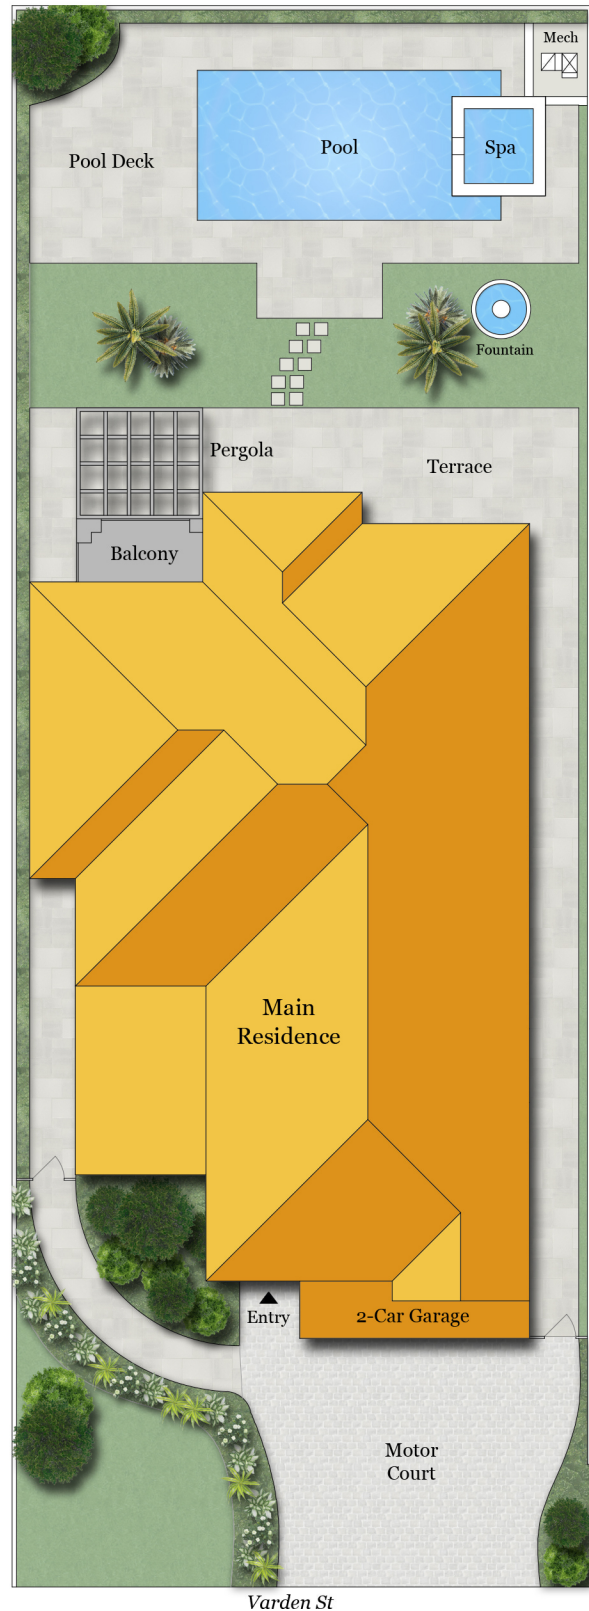

15445 VARDEN STREET

LOS ANGELES, CA 91403

SITE PLAN

Rendering by Floor Plan Visuals.
All measurements are approximate. While deemed reliable, no information on these floor plans should be relied upon without independent verification.