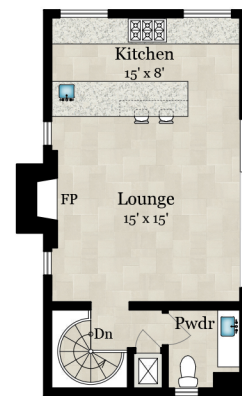

# 120 QUEENS GARDEN DRIVE

THOUSAND OAKS, CA 91361

**MAIN RESIDENCE  
UPPER LEVEL**  
3,530 SQ FT

**GUEST HOUSE**  
510 SQ FT

**GUEST HOUSE  
(POOL LEVEL)**  
460 SQ FT