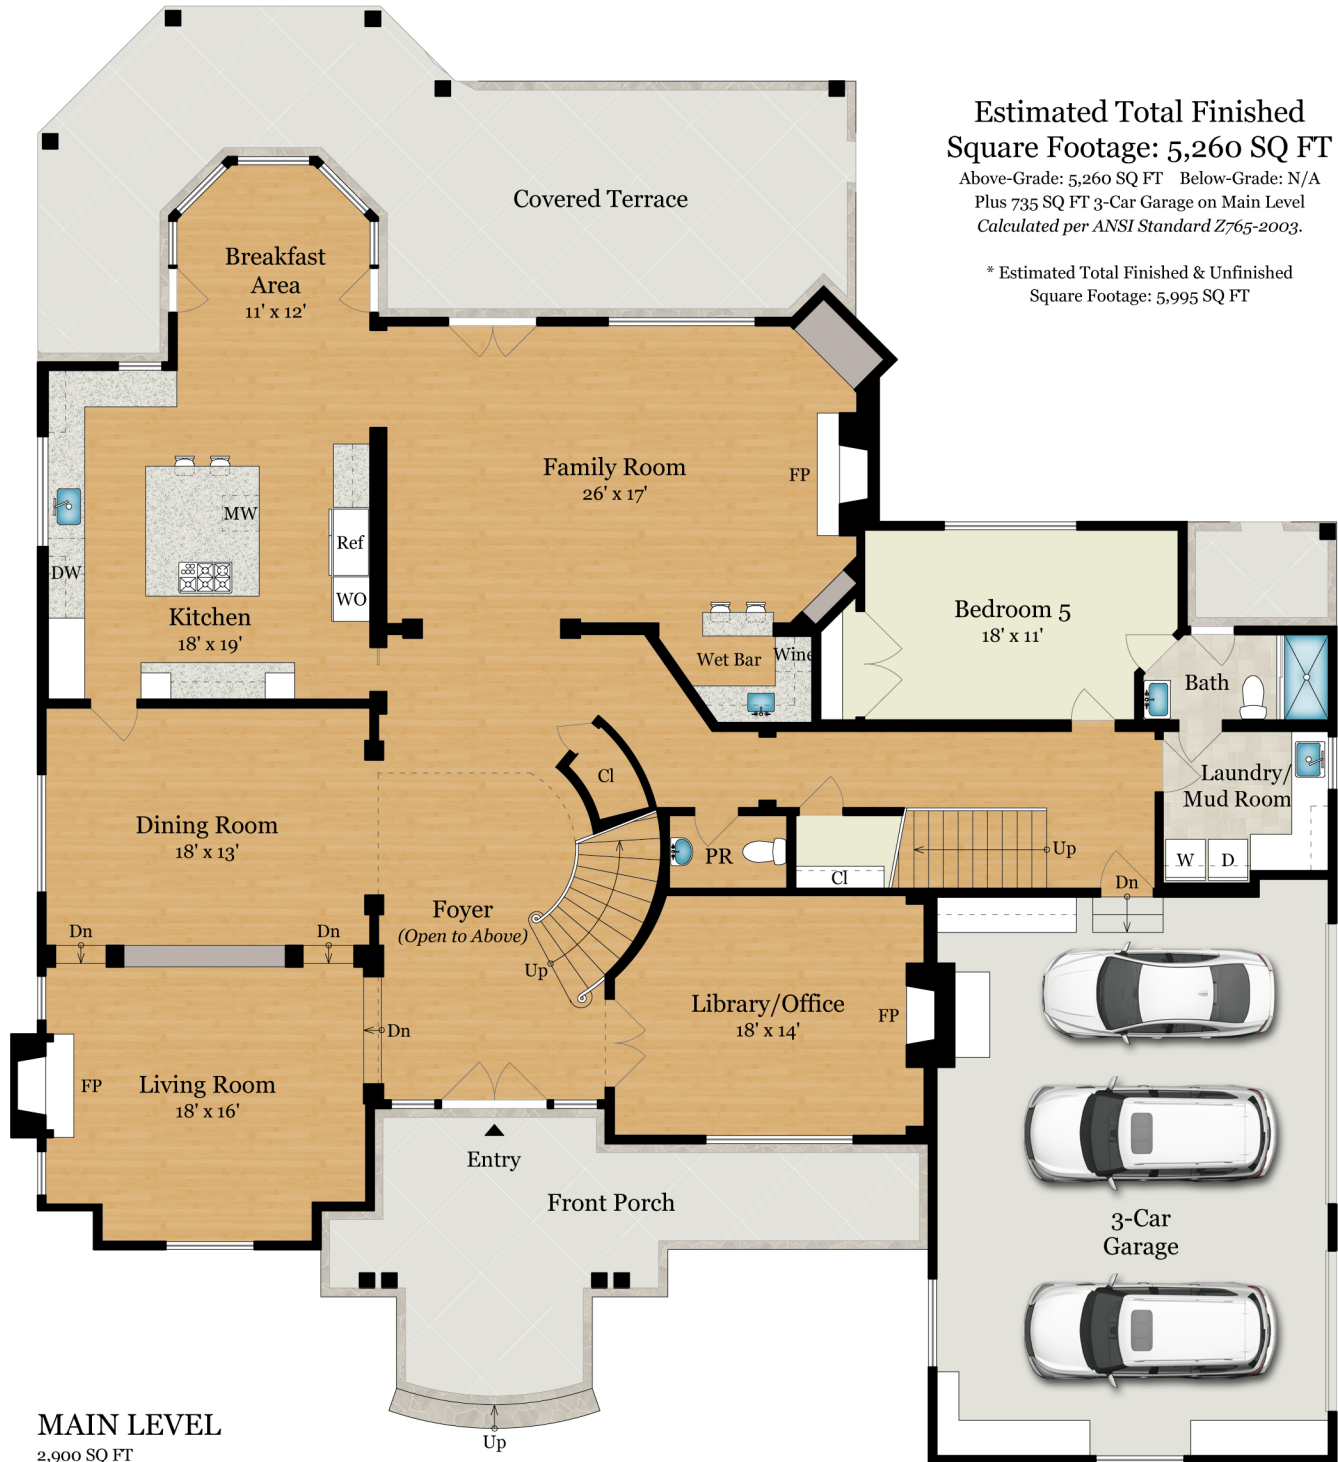

3886 CRESTHAVEN DRIVE

WESTLAKE VILLAGE, CA 91362

MAIN LEVEL
2,900 SQ FT

Rendering by Floor Plan Visuals.
 All measurements are approximate. While deemed reliable, no information on these floor plans should be relied upon without independent verification.