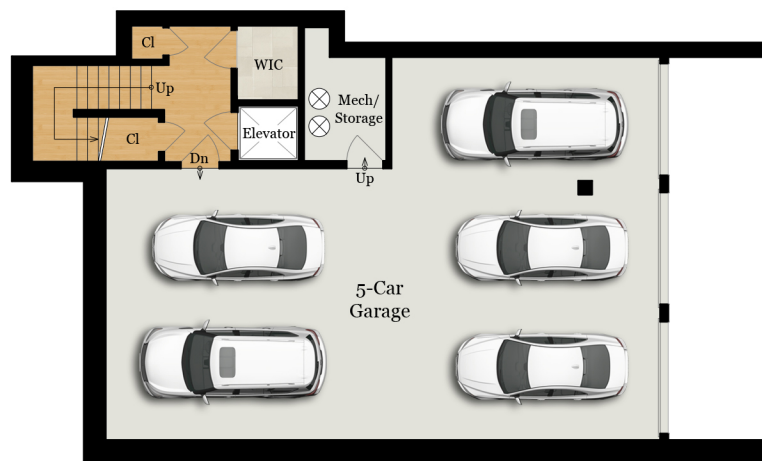

111 LAKE SHERWOOD DRIVE

LAKE SHERWOOD, CA 91361

MAIN RESIDENCE LOWER LEVEL

255 SQ FT - Finished
1,340 - Unfinished