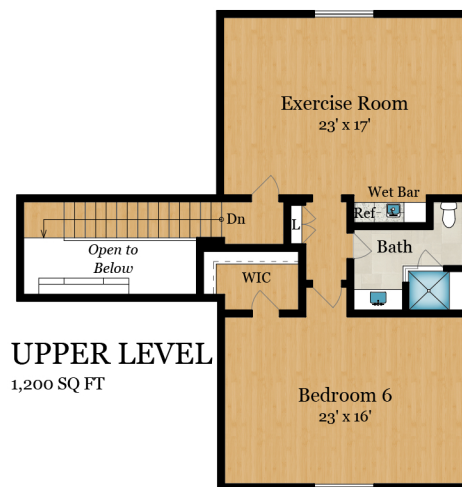

702 WILLIAMSBURG COURT

WESTLAKE VILLAGE, CA 91361

UPPER LEVEL
1,200 SQ FT