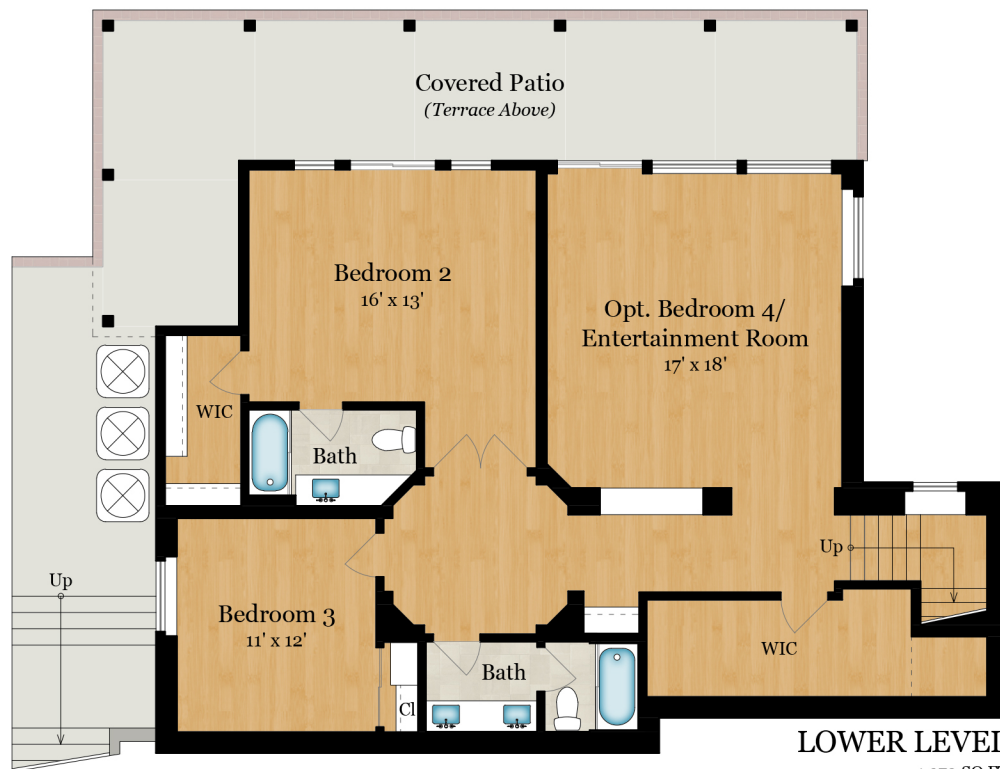

562 CRICKETFIELD COURT

LAKE SHERWOOD, CA 91361

Estimated Total Finished Square Footage: 4,185 SQ FT

Above-Grade: 2,815 SQ FT Below-Grade: 1,370 SQ FT
Plus 635 SQ FT 2-Car Garage on Main Level
Calculated per ANSI Standard Z765-2003.

* Estimated Total Finished & Unfinished Square Footage: 4,820 SQ FT

UPPER LEVEL
1,220 SQ FT

LOWER LEVEL
1,370 SQ FT

Rendering by Floor Plan Visuals.
All measurements are approximate. While deemed reliable, no information on these floor plans should be relied upon without independent verification.