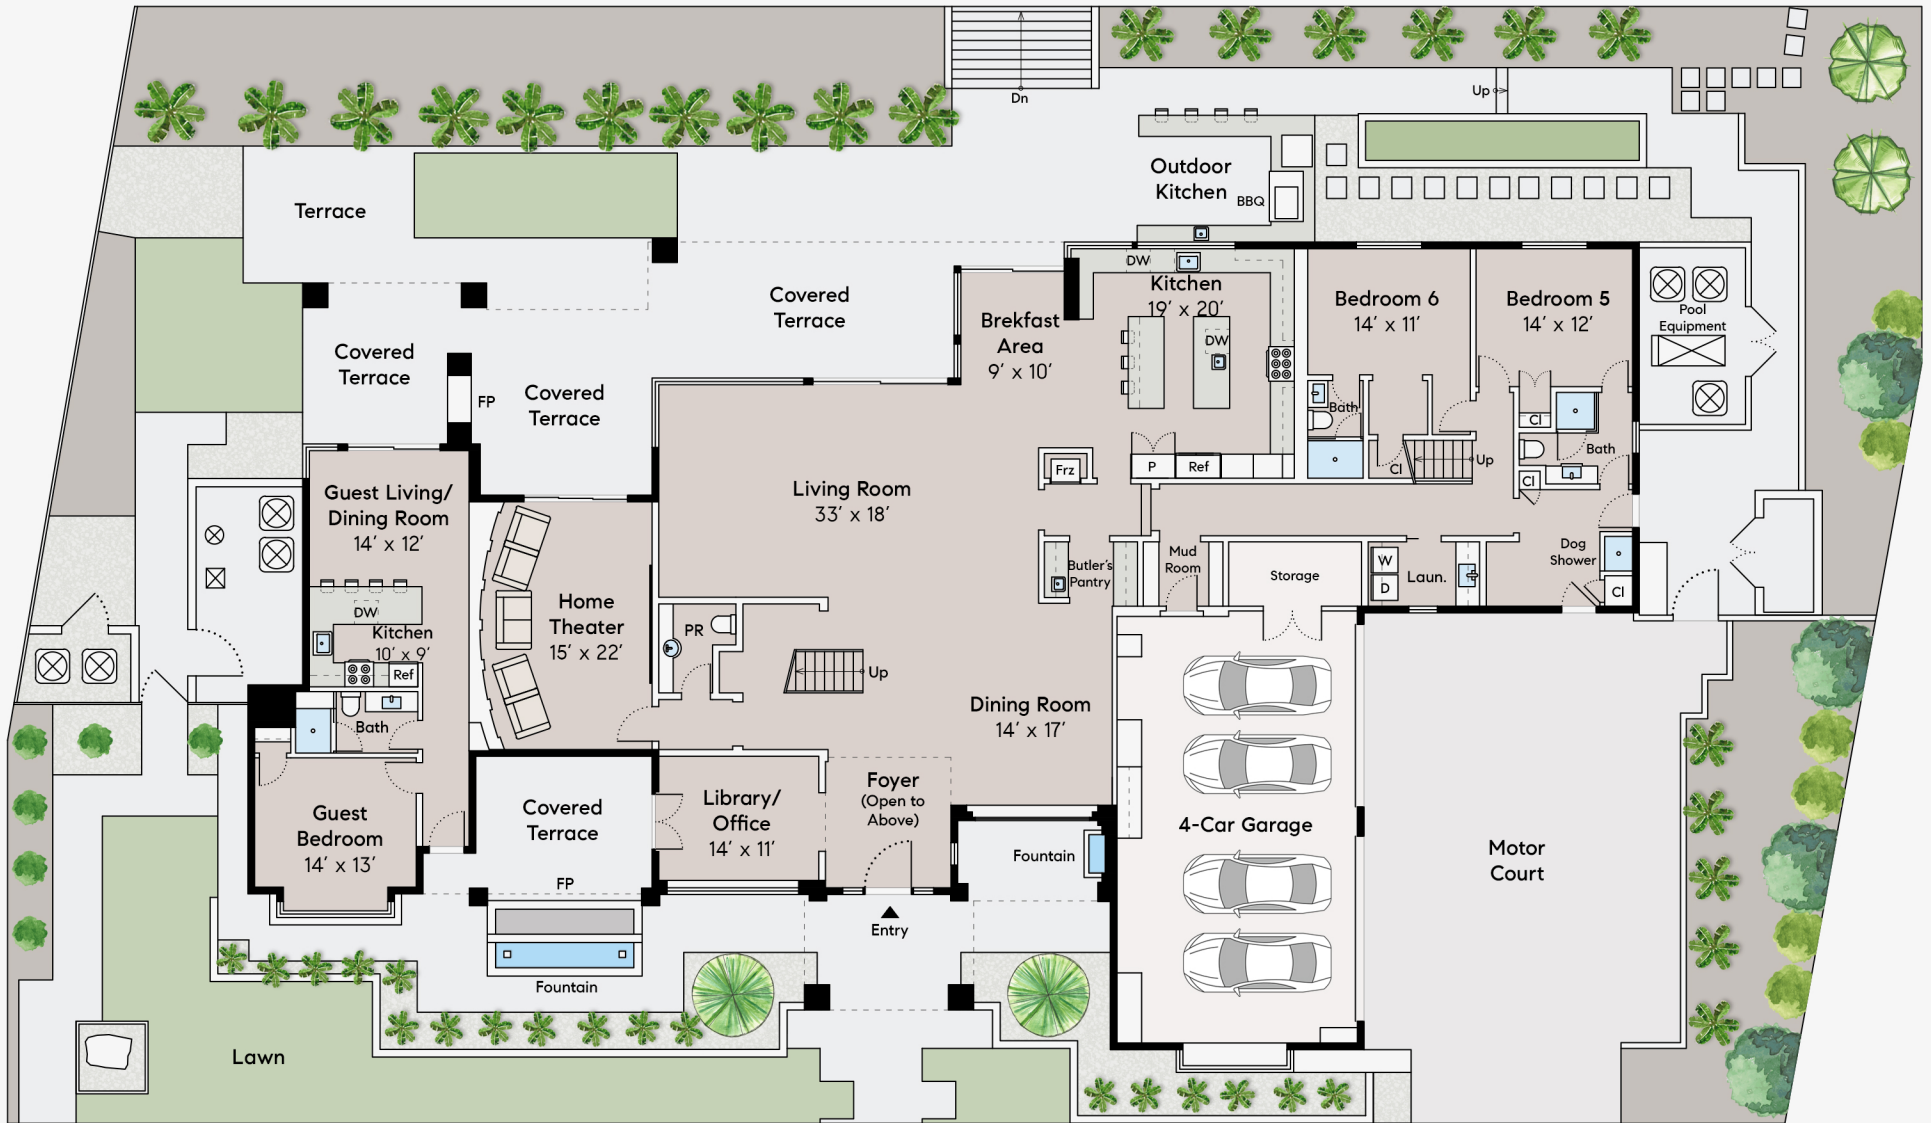

Partial Lot Shown

GUEST HOUSE
690 SQ FT

MAIN RESIDENCE
MAIN LEVEL
3,593 SQ FT

4941 Northridge Drive
Somis

7 Bed | 7.5 Bath